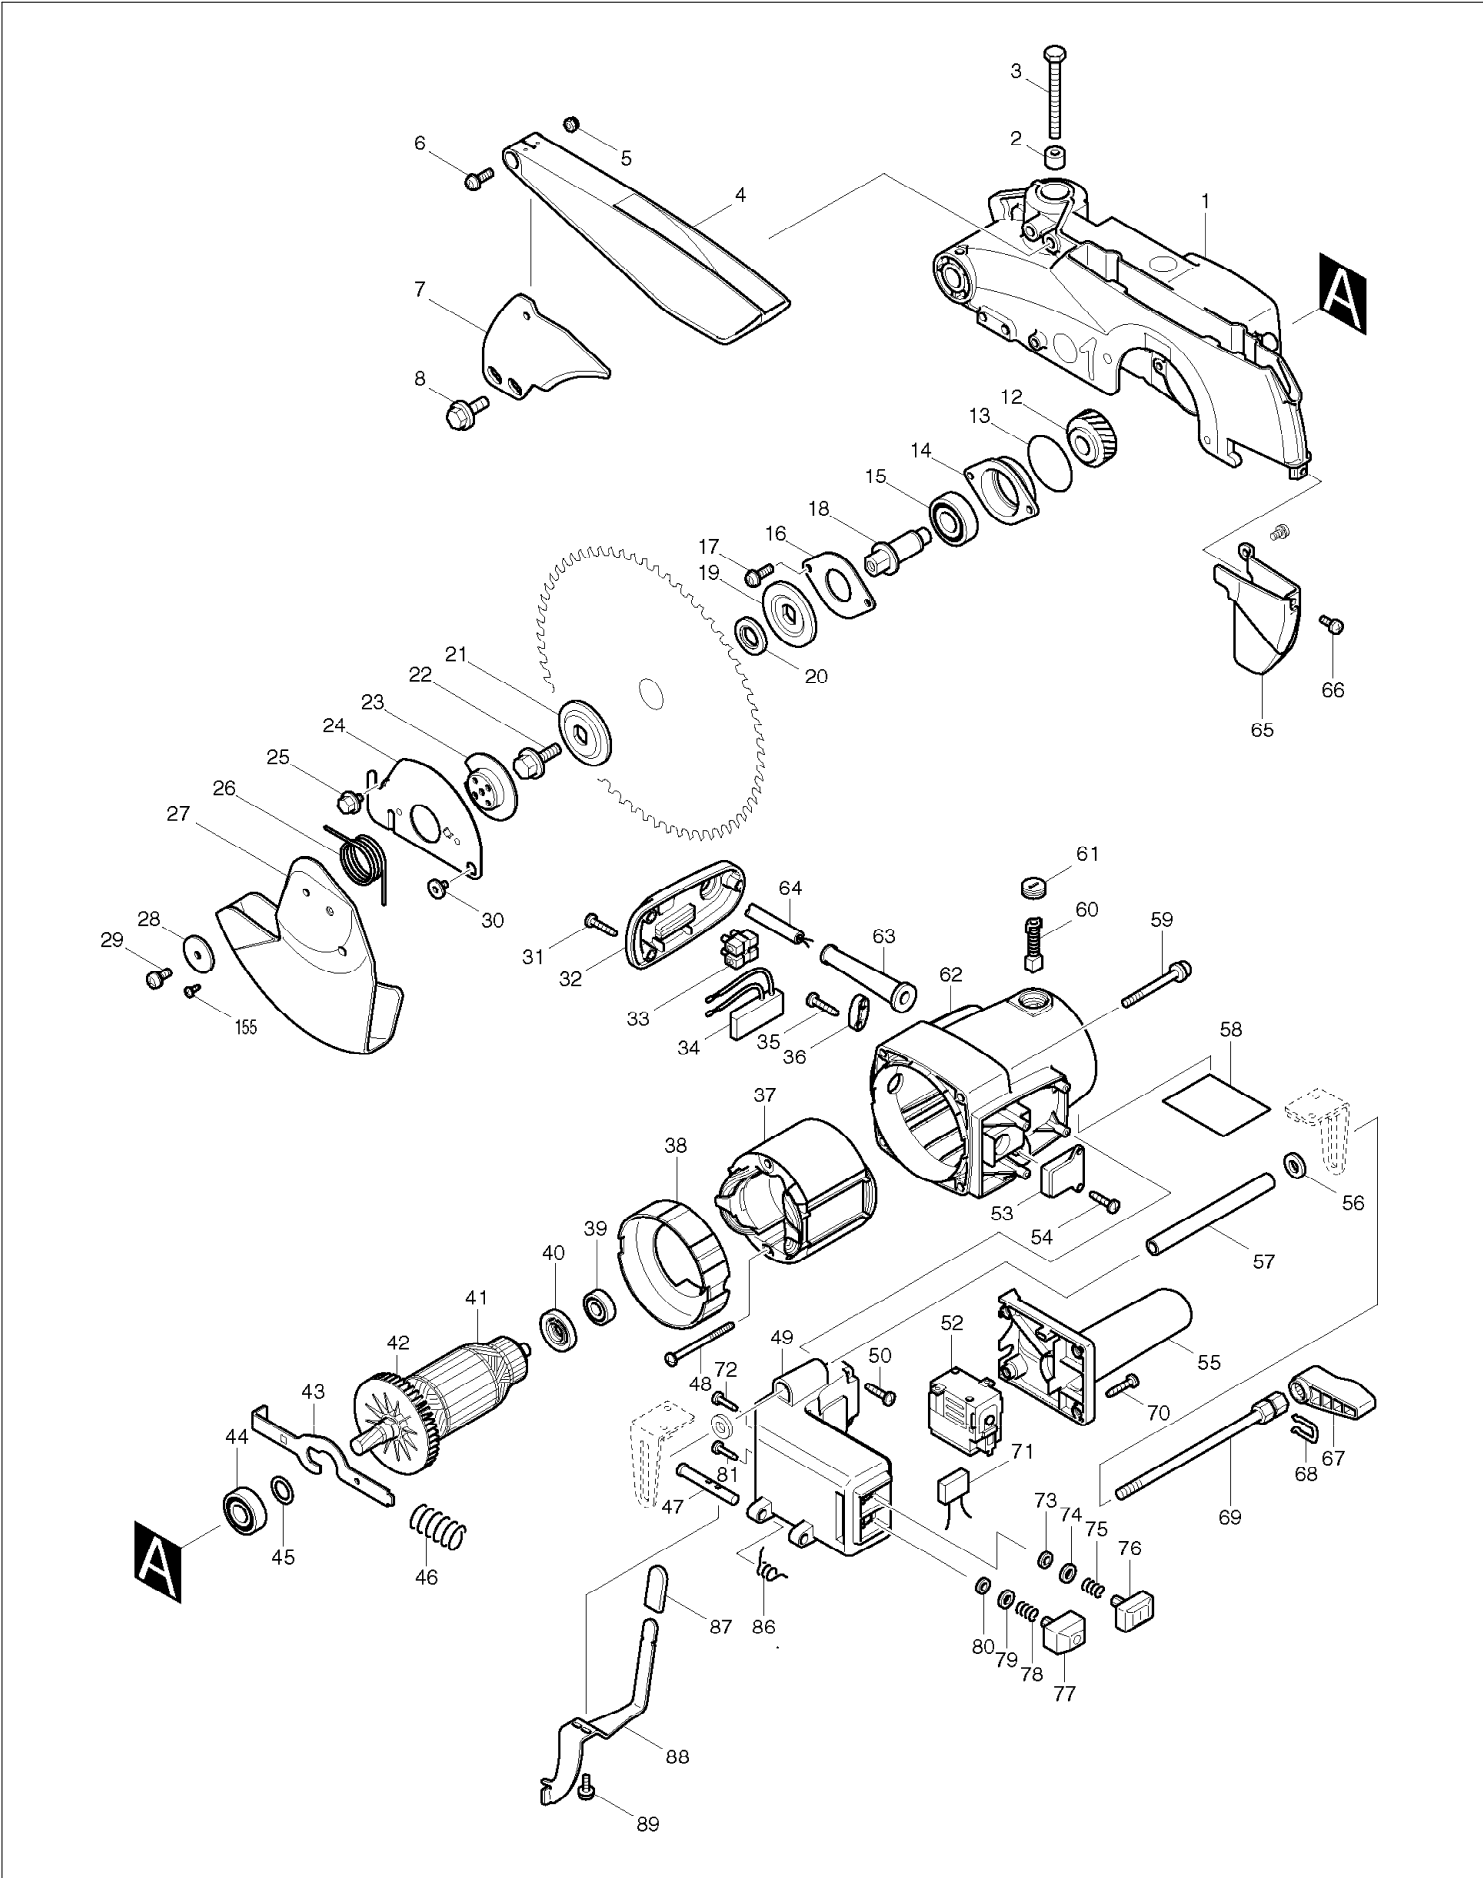

SERVICE DRAWING

MODEL NO. LH1040