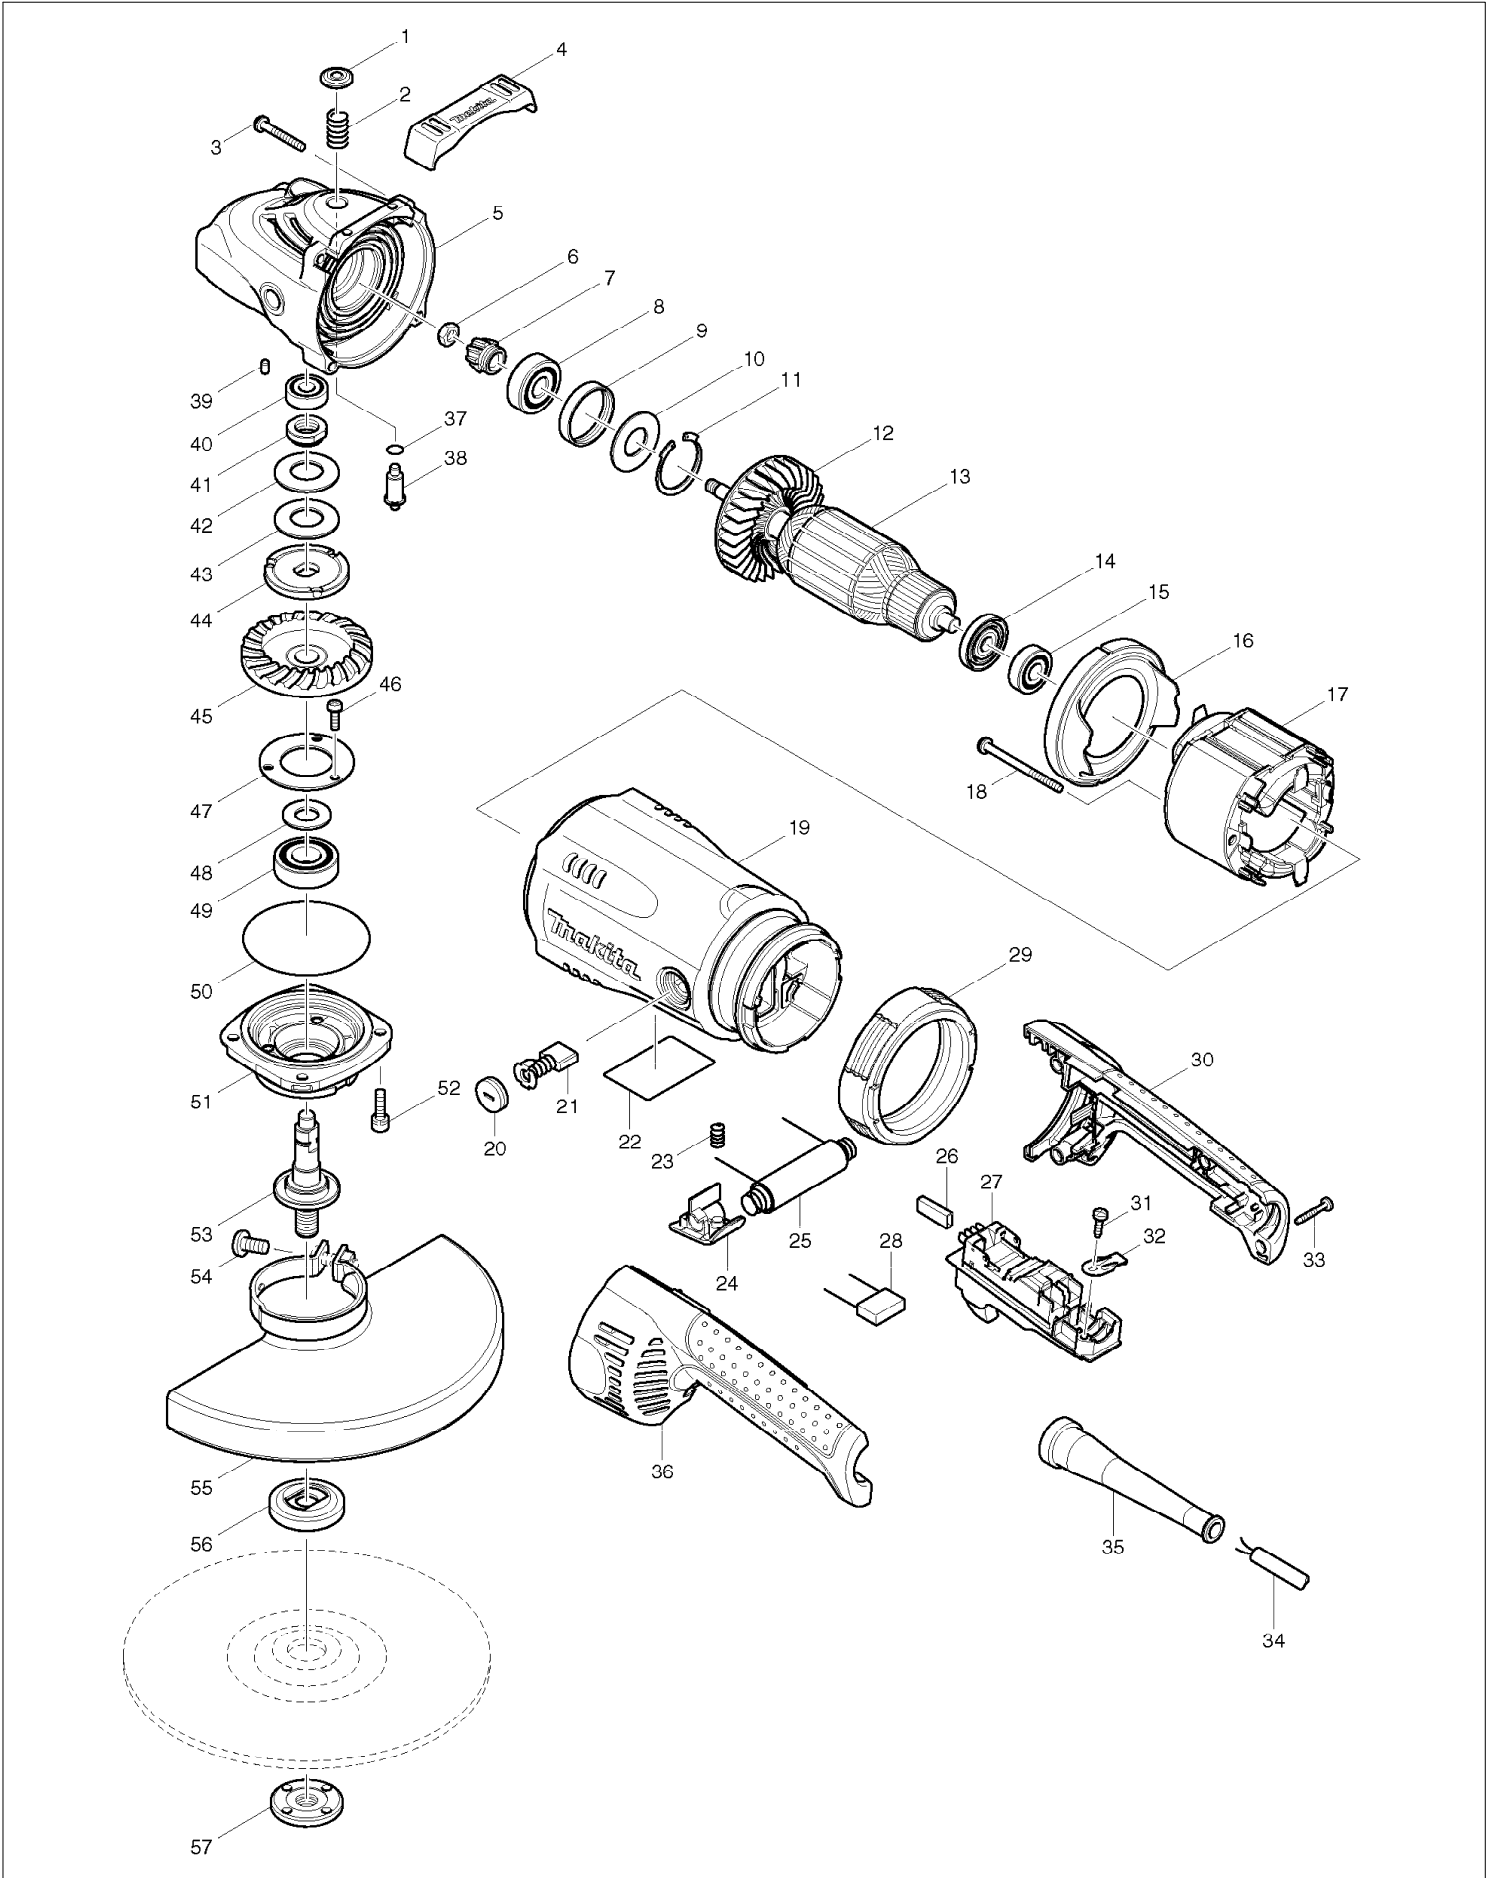

SERVICE DRAWING

MODEL NO. GA9030S

SPARE PARTS LIST

MODEL NO. GA9030S

ITEM	PART NO.	DESCRIPTION	QTY	NOTE
001	419133-4	PIN CAP	1	
002	233292-8	COMPRESSION SPRING 12	1	
003	266012-5	TAPPING SCREW 5X35	4	
004	419144-9	BUMPER	1	
005	154685-5	GEAR HOUSING COMPLETE	1	
006	252194-9	HEX. NUT M8	1	
007	227490-4	SPIRAL BEVEL GEAR 12	1	
008	211132-0	BALL BEARING 6301DDW	1	
009	262085-6	RUBBER RING 38	1	
010	267299-2	FLAT WASHER 20	1	
011	962211-4	RETAINING RING R-42	1	
012	240081-4	FAN 80	1	
013	517828-4	ARMATURE ASS'Y 220V INC. 12,14,15	1	
014	681630-2	INSULATION WASHER	1	
015	211087-9	BALL BEARING 6200DDW	1	
016	419135-0	BAFFLE PLATE	1	
017	526193-0	FIELD ASS'Y 220-240V	1	
018	266029-8	TAPPING SCREW 5X65	2	
019	154786-9	MOTOR HOUSING COMPLETE	1	
020	643700-5	BRUSH HOLDER CAP 7-18	2	
021	191957-7	A.C. CARBON BRUSH CB-204	1	
022	862126-4	GA9030S NAME PLATE	1	
023	233375-4	COMPRESSION SPRING 7	1	
024	419260-7	LOCK BUTTON	1	
025	646788-4	RESISTOR	1	
026	686036-9	RECEPTACLE SLEEVE	2	
027	651178-8	SWITCH 1362.0112	1	
028	645088-9	NOISE SUPPRESSOR	1	
029	421936-4	VIBRATION PROOF RUBBER	1	
030	188123-5	HANDLE SET INC. 36	1	
031	266192-7	TAPPING SCREW 4X14	1	
032	687169-3	STRAIN RELIEF	1	
033	265999-8	TAPPING SCREW 4X25	4	
034	665630-0	POWER SUPPLY CORD 1.5-2-2.5	1	
035	682560-0	CORD GUARD 10	1	
036	188123-5	HANDLE SET INC. 30	1	
037	213062-1	O RING 9	1	
038	256491-5	SHOULDER PIN 5	1	
039	263002-9	RUBBER PIN 4	1	
040	211061-7	BALL BEARING 6000LLB	1	
041	252429-8	NUT M15-23	1	
042	232163-6	CUP SPRING 20	1	
043	232163-6	CUP SPRING 20	1	
044	267798-4	LOCK WASHER	1	
045	227492-0	SPIRAL BEVEL GEAR 53C	1	
046	265120-9	PAN HEAD SCREW M5X16	3	
047	285724-1	BEARING RETAINER 50	1	
048	267167-9	FLAT WASHER 15	1	
049	211278-2	BALL BEARING 6203DDW	1	
050	213760-7	O RING 78	1	
051	317988-0	BEARING BOX	1	
052	265541-5	HEX. SOCKET HEAD BOLT M6X22	4	
053	154777-0	SPINDLE COMPLETE	1	
054	265158-4	+PAN HEAD SCREW M8X25	1	
055	154672-4	WHEEL COVER 230 COMPLETE INC. 54	1	
056	224415-9	INNER FLANGE 42	1	
057	224543-0	LOCK NUT 14-45	1